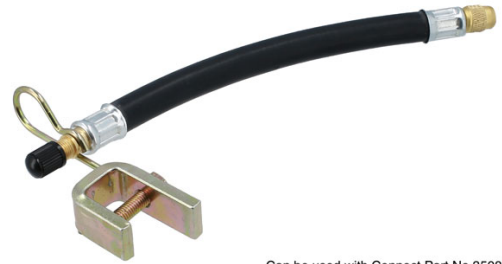

Extension de valve de pneu flexible 210mm - 1 pc

Lets you reach and connect to difficult to access valves so that the tyre pressure can be easily checked and adjusted. These flexible tyre valve extensions are available in three different lengths, making them suitable to fit; Motorcycles, caravans, cars, commercial vehicles and even twin wheel vehicles.

Additional Information

- Extension de valve de pneu
- Convient pour VL et PL
- Type flexible
- Longueur : 210mm
- 1 pc

<http://product/35084>

Can be used with Connect Part No 35086,
Tyre Valve Extension Holder.